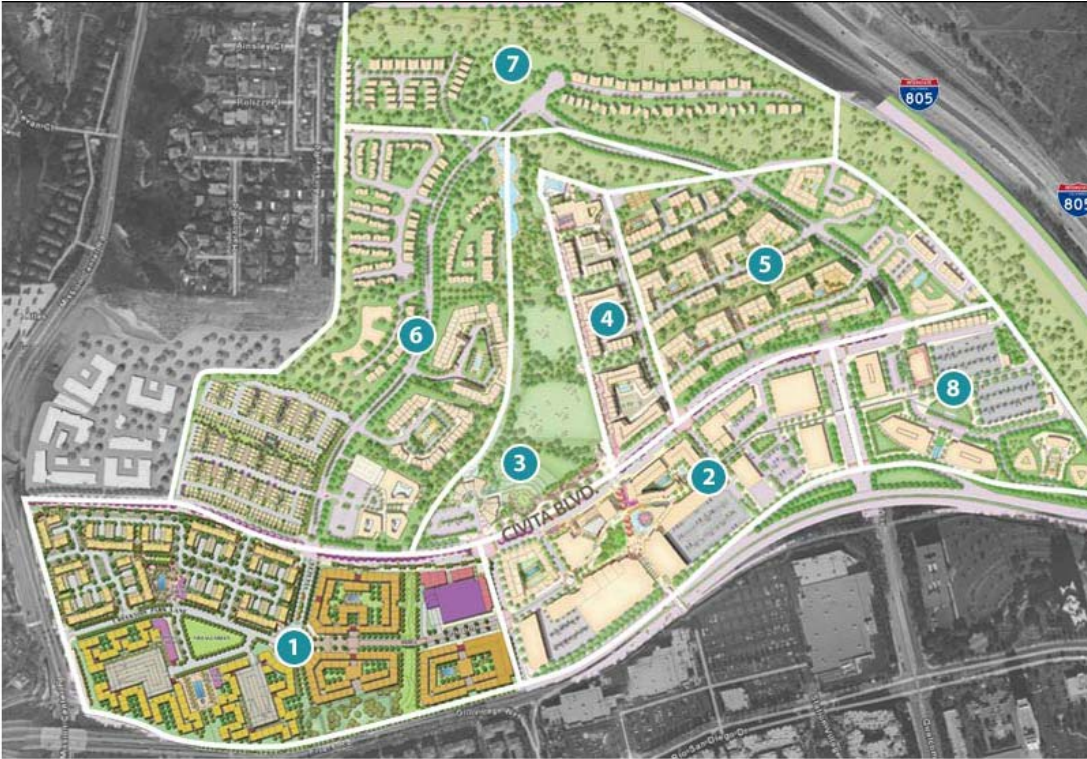

OVERVIEW OF CIVITA COMPLEXES

1. Westside
2. Village Walk and Core
3. The Great Park
4. The Steps
5. The Terraces
6. The Foothills
7. Ridgetop
8. The Gateway

Currently there are two residential complexes in Civita:

ORIGIN is a residential neighborhood by Shea Homes, consisting of SKYLOFT and SOCIAL GARDEN row homes in the Foothills District of Civita.

SKYLOFT, by Shea Homes, has five floor plans that are 2-3 bedrooms, 1,452 to 1,760 square feet. All have large two car side by side garages, with one or two balconies.

SOCIAL GARDEN, by Shea Homes, has five floor plans that are 2-3 bedrooms, 1,390 to 2,110 square feet. All have large two car side by side garages, with one or two balconies.

Call Carol Mundell at 858-967-7331 for showings.